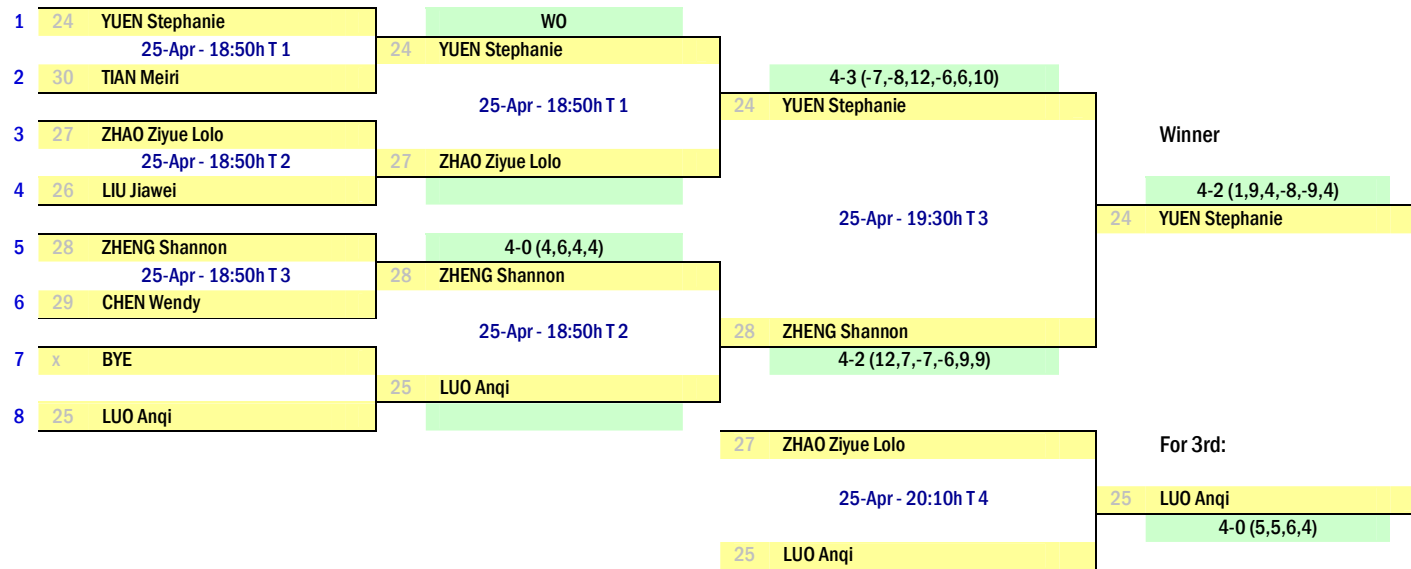

OPEN WOMEN - FIRST STAGE (2 GROUPS)

All players advance Best of 5 games in the the groups

Match	Date	Time	Table	OPEN WOMEN - GROUP 1				1	2	3	4	Pts.	Pos.
1-3	25-Apr	16:40	1	1	24	YUEN Stephanie		3 - 0 8, 7, 5	3 - 2 8,-7,7,-9,6		4	1	
1-2	25-Apr	17:10	1	2	27	ZHAO Ziyue Lolo	0 - 3		0 - 3 -12, -6, -5		2	3	
2-3	25-Apr	17:40	1	3	28	ZHENG Shannon	2 - 3	3 - 0			3	2	
				4	0	0							

Match	Date	Time	Table	OPEN WOMEN - GROUP 2				1	2	3	4	Pts.	Pos.
1-3 2-4	25-Apr	16:40	2 3	1	25	LUO Anqi		3 - 2 -7,-9,3,2,4	3 - 0 3, 6, 4	3 - 0 4, 6, 4	6	1	
1-2 3-4	25-Apr	17:10	3 2	2	26	LIU Jiawei	2 - 3		3 - 1 6, 9, -8, 8	3 - 1 7, 6, -10, 8	5	2	
1-4 2-3	25-Apr	17:40	2 3	3	29	CHEN Wendy	0 - 3	1 - 3		3 - 1 8, -7, 8, 8	4	3	
				4	30	TIAN Meiri	0 - 3	1 - 3	1 - 3		3	4	

OPEN WOMEN - MAIN DRAW (Best of 7 games)

0